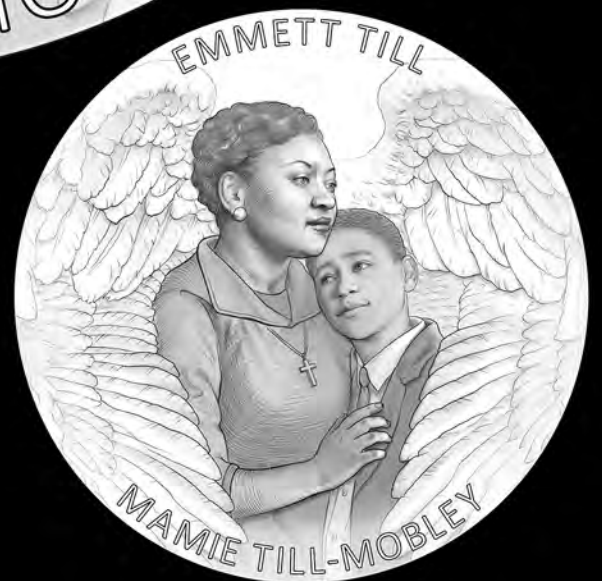

Emmett Till and Mamie Till-Mobley
Congressional Gold Medal
Candidate Designs

Emmett Till and Mamie Till-Mobley
Congressional Gold Medal
Obverse Design

Till-O-02

Emmett Till and Mamie Till-Mobley
Congressional Gold Medal
Reverse Designs

Till-R-03

Till-R-06

Till-R-08

Till-R-08A

Till-R-09

Till-R-10

STRENGTH
COURAGE
HOPE

Till-R-10A